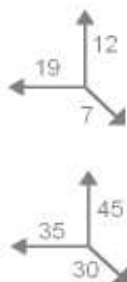

12,026,000		88,00

Appoggiatesta esterno regolabile
Headrest adjustable
Appui-tête réglable

13,026,000		130,00

Appoggiapiedi
Footrest
Repose-pied