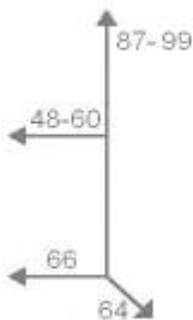

10,018,025	Base 25	853,00

Base alluminio pompa idraulica blocco rotazione
Aluminium base with hydraulic pump, Block rotation
Base en aluminium pompe hydraulique, rotation bloc