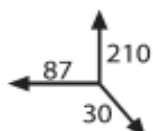

30,013,004	luce bianca - white light	1050,00

Struttura in metallo verniciato silver
Piano di lavoro in acciaio inox
Structure in metal painted silver
Worktop in stainless steel.
Structure en métal peint en argent.
Plan de travail en acier inoxydable.