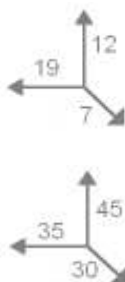

12,009,000		88,00

Appoggiatesta esterno regolabile
Headrest adjustable
Appui-tête réglable

13,009,000		130,00

Appoggiapiedi
Footrest
Repose-pied