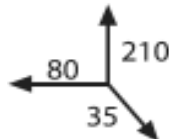

AVENIDA

51,200,001	Silver	1080,00
51,200,003	Wenge	1080,00

Mobile Tecnico preparazione tinture per retrolavaggio
Furniture technical preparations dyes , for back-washing
Technique mobile colorants préparation derrière le lavage