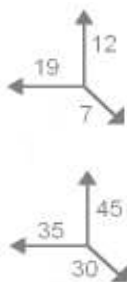

12,025,000		88,00

Appoggiatesta esterno regolabile
Headrest adjustable
Appui-tête réglable

13,025,000		130,00

Appoggiapiedi
Footrest
Repose-pied