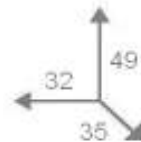

OPEN

35,004,002	silver	1110,00
35,004,003	wenge	1110,00

CASH

35,002,002	silver	1600,00
35,002,003	wenge	1700,00

CRICKET

53,200,101	Portariviste	164,00
------------	--------------	--------

struttura in metallo verniciata silver
cristallo in forte spessore