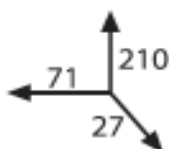

30,022,000

540,00

Struttura in wenghe' piano in cristallo forte spessore

Pannello di finitura in acciaio lucido

Wenghe structure. Worktop in often transparent glass.

Panel in polished steel finish.

Wenghé structure. Plateau en verre transparent souvent

Panneau de finition en acier poli.