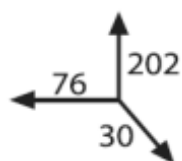

30,003,003

inox / inox

1090,00

Cornice acciaio inox e piano in acciaio inox

Frame in brushed stainless steel. Worktop in stainless steel

Structure en acier inoxydable brossé. Plan de travail en acier

30,003,005

silver/silver

770,00

Cornice metallo verniciato argento piano argento

Frame in silver painted metal. Worktop painted silver

Structure en métal peint t. Plan de travail de couleur argent