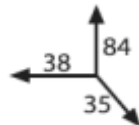

DIABLO

85,300,001	nero-black	205,00
85,300,002	Silver	205,00