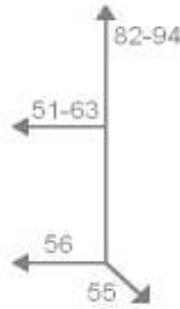

10,028,025	Base 25	780,00

Base alluminio pompa idraulica blocco rotazione
Aluminium base with hydraulic pump, Block rotation
Base en aluminium pompe hydraulique, rotation bloc