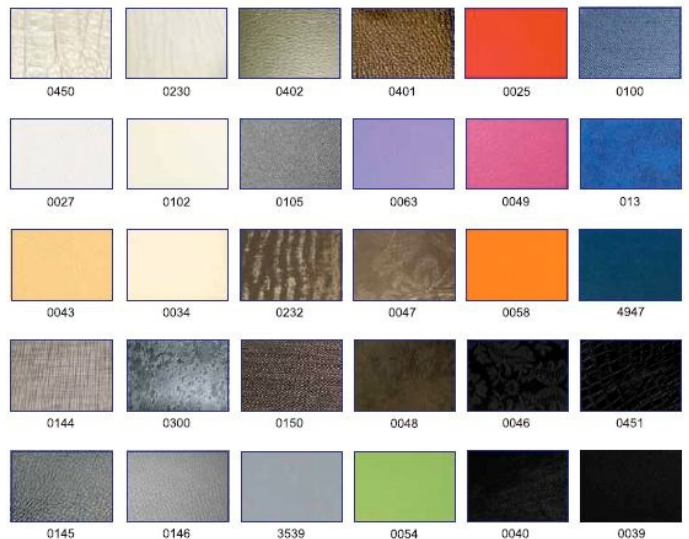

RIVESTIMENTI - COVER